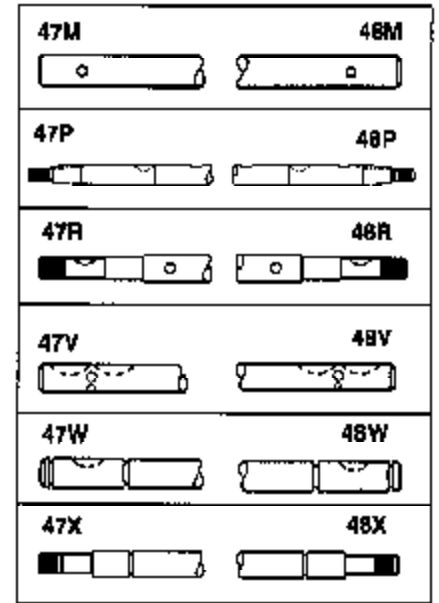

JOIST

SICHER IST DAS:
DAS ORIGINAL

Ref #	Part Number	Qty	Description
13	778067		Gear, Bevel (16 teeth)
14	778068		Gear, Pinion (16 teeth)
17	786040		Pin, Drive
26	792018		Ring, Retaining
31	780001		Washer (3/4" ID x 1-1/2" OD x 1/16" t hick)
31A	780096		Washer, Thrust
47B	774249		Axle (18" long)
48B	774249		Axle (18" long)
82	786043		Sprocket. No Teeth 54. O.D. 8.823
82	786051		Sprocket. No Teeth 60. O.D. 9.841
82	786070		Sprocket. No Teeth 48. O.D. 7.920
82	786041A		Sprocket. No Teeth 45. O.D. 7.389
82	786042		Sprocket. No Teeth 40. O.D. 6.650
90	788067B	100-133C Peerless	Grease (32 oz. bottle Bentonite greas e)
101	774344		Differential Carrier Hsg (Incl. 137)
102	774345		Differential Carrier Hsg (Incl. 139)
103	792041		Screw, 5/16-18 x 3-3/4"
104A	792061		Washer, Flat, 5/16"
104	792042		Nut, Lock, 5/16-18 (Use as required)
137	780077		Bushing (3/4" ID x 1-1/16" OD x 2-1/1 6" long)
139	780077		Bushing (3/4 ID x 1-1/16" OD x 2-1/16 " long)