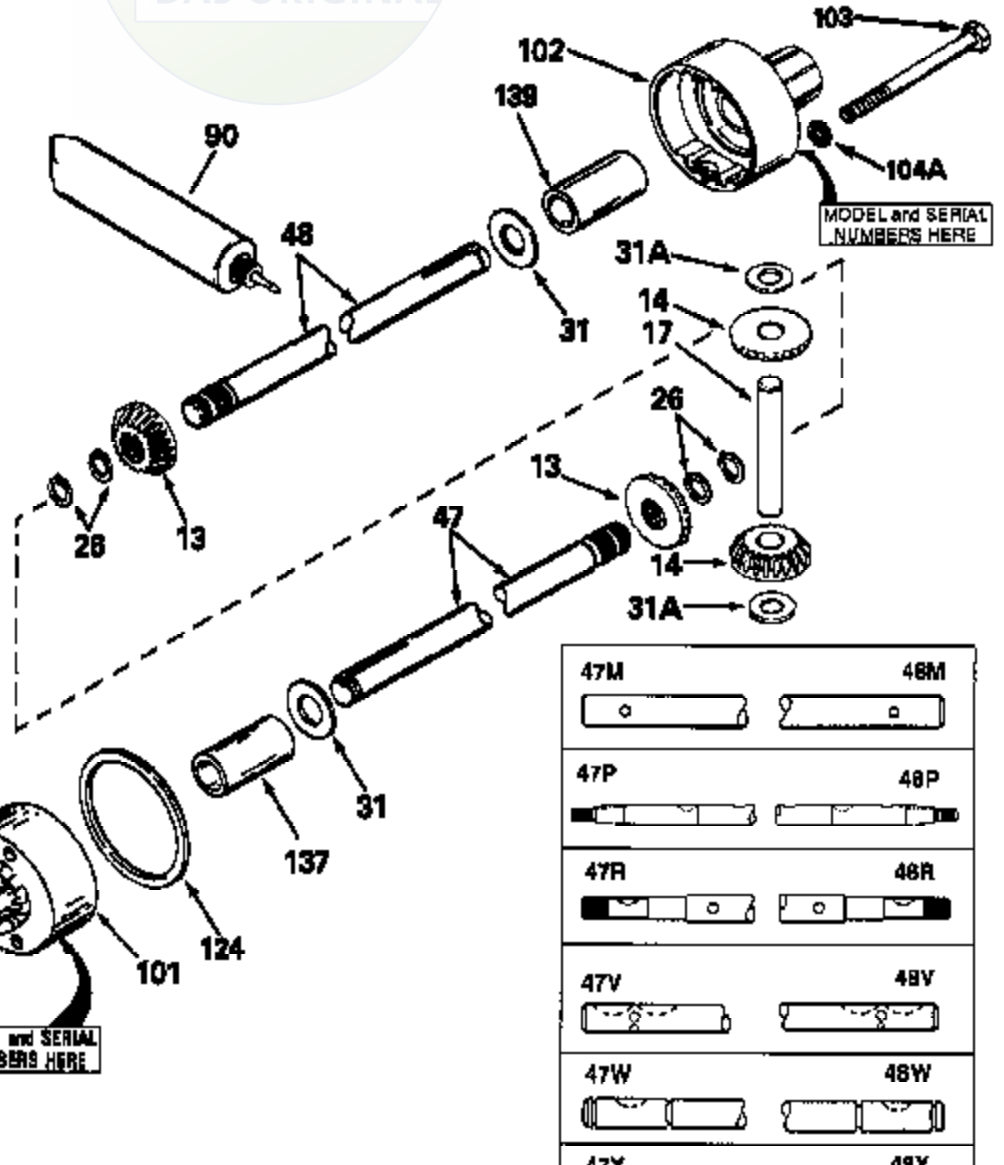

JOIST

SICHER IST DAS:
DAS ORIGINAL

Ref #	Part Number	Qty	Description
13	778067		Gear, Bevel (16 teeth)
14	778068		Gear, Pinion (16 teeth)
17	786040		Pin, Drive
26	792018		Ring, Retaining
31	780001		Washer (3/4" ID x 1-1/2" OD x 1/16" t hick)
31A	780096		Washer, Thrust
47B	774249		Axle (18" long)
48B	774249		Axle (18" long)
82	786043		Sprocket. No Teeth 54. O.D. 8.823
82	786051		Sprocket. No Teeth 60. O.D. 9.841
82	786070		Sprocket. No Teeth 48. O.D. 7.920
82	786041A		Sprocket. No Teeth 45. O.D. 7.389
82	786042		Sprocket. No Teeth 40. O.D. 6.650
90	788067B	100-133C Peerless	Grease (32 oz. bottle Bentonite greas e)
101	774344		Differential Carrier Hsg (Incl. 137)
102	774345		Differential Carrier Hsg (Incl. 139)
103	792041		Screw, 5/16-18 x 3-3/4"
104A	792061		Washer, Flat, 5/16"
104	792042		Nut, Lock, 5/16-18 (Use as required)
137	780077		Bushing (3/4" ID x 1-1/16" OD x 2-1/1 6" long)
139	780077		Bushing (3/4 ID x 1-1/16" OD x 2-1/16 " long)