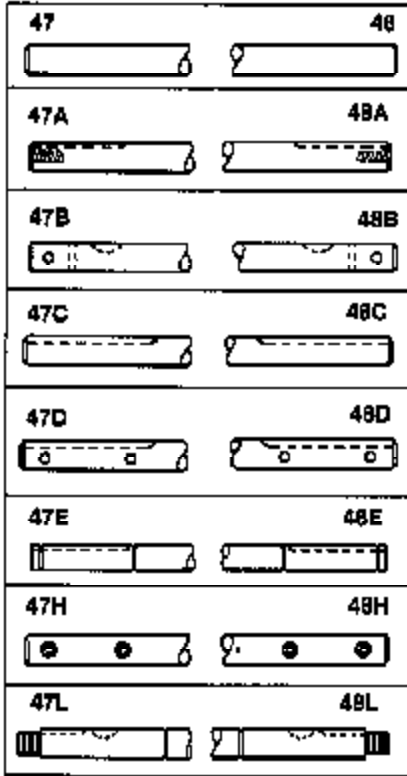

JOIST

SICHER IST DAS:
DAS ORIGINAL

Ref #	Part Number	Qty	Description
13	778067		Gear, Bevel (16 teeth)
14	778068		Gear, Pinion (16 teeth)
17	786040		Pin, Drive
26	792018		Ring, Retaining
31	780001		Washer (3/4" ID x 1-1/2" OD x 1/16" t hick)
31A	780096		Washer, Thrust
47B	774249		Axle (18" long)
48B	774249		Axle (18" long)
82	786043		Sprocket. No Teeth 54. O.D. 8.823
82	786051		Sprocket. No Teeth 60. O.D. 9.841
82	786070		Sprocket. No Teeth 48. O.D. 7.920
82	786041A		Sprocket. No Teeth 45. O.D. 7.389
82	786042		Sprocket. No Teeth 40. O.D. 6.650
90	788067B	100-133C Peerless	Grease (32 oz. bottle Bentonite greas e)
101	774344		Differential Carrier Hsg (Incl. 137)
102	774345		Differential Carrier Hsg (Incl. 139)
103	792041		Screw, 5/16-18 x 3-3/4"
104A	792061		Washer, Flat, 5/16"
104	792042		Nut, Lock, 5/16-18 (Use as required)
137	780077		Bushing (3/4" ID x 1-1/16" OD x 2-1/1 6" long)
139	780077		Bushing (3/4 ID x 1-1/16" OD x 2-1/16 " long)